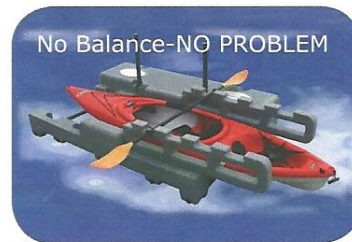

Permaport Floating PWC Dock

Chose a Permaport Lift if your PWC is in deep, or frequently changing water levels. Requires a floating, or sturdy stationary dock to mount to. This is the fastest, and easiest way to keep your PWC safe and clean.

Permaport Plus G
Capacity: 1,500 lbs.
Inside Width: 58"
Weight: 240 lbs.
Water Required: 6"
Sku#: 36-503 \$2,799
*Requires Mounting Hardware Kit (Sold Separately)

Mounting Hardware Kits
Floating Dock Mounting Hardware 36-948 \$369
Stationary Dock Mounting Hardware 36-890 \$399
Side Dock Mounting Hardware 36-631 \$449

Permalaunch

Features a Custom Cradle Design. The three middle underwater supports allow your vessel to sit on a stable surface greatly enhancing the steadiness of the vessel while you board or disembark.